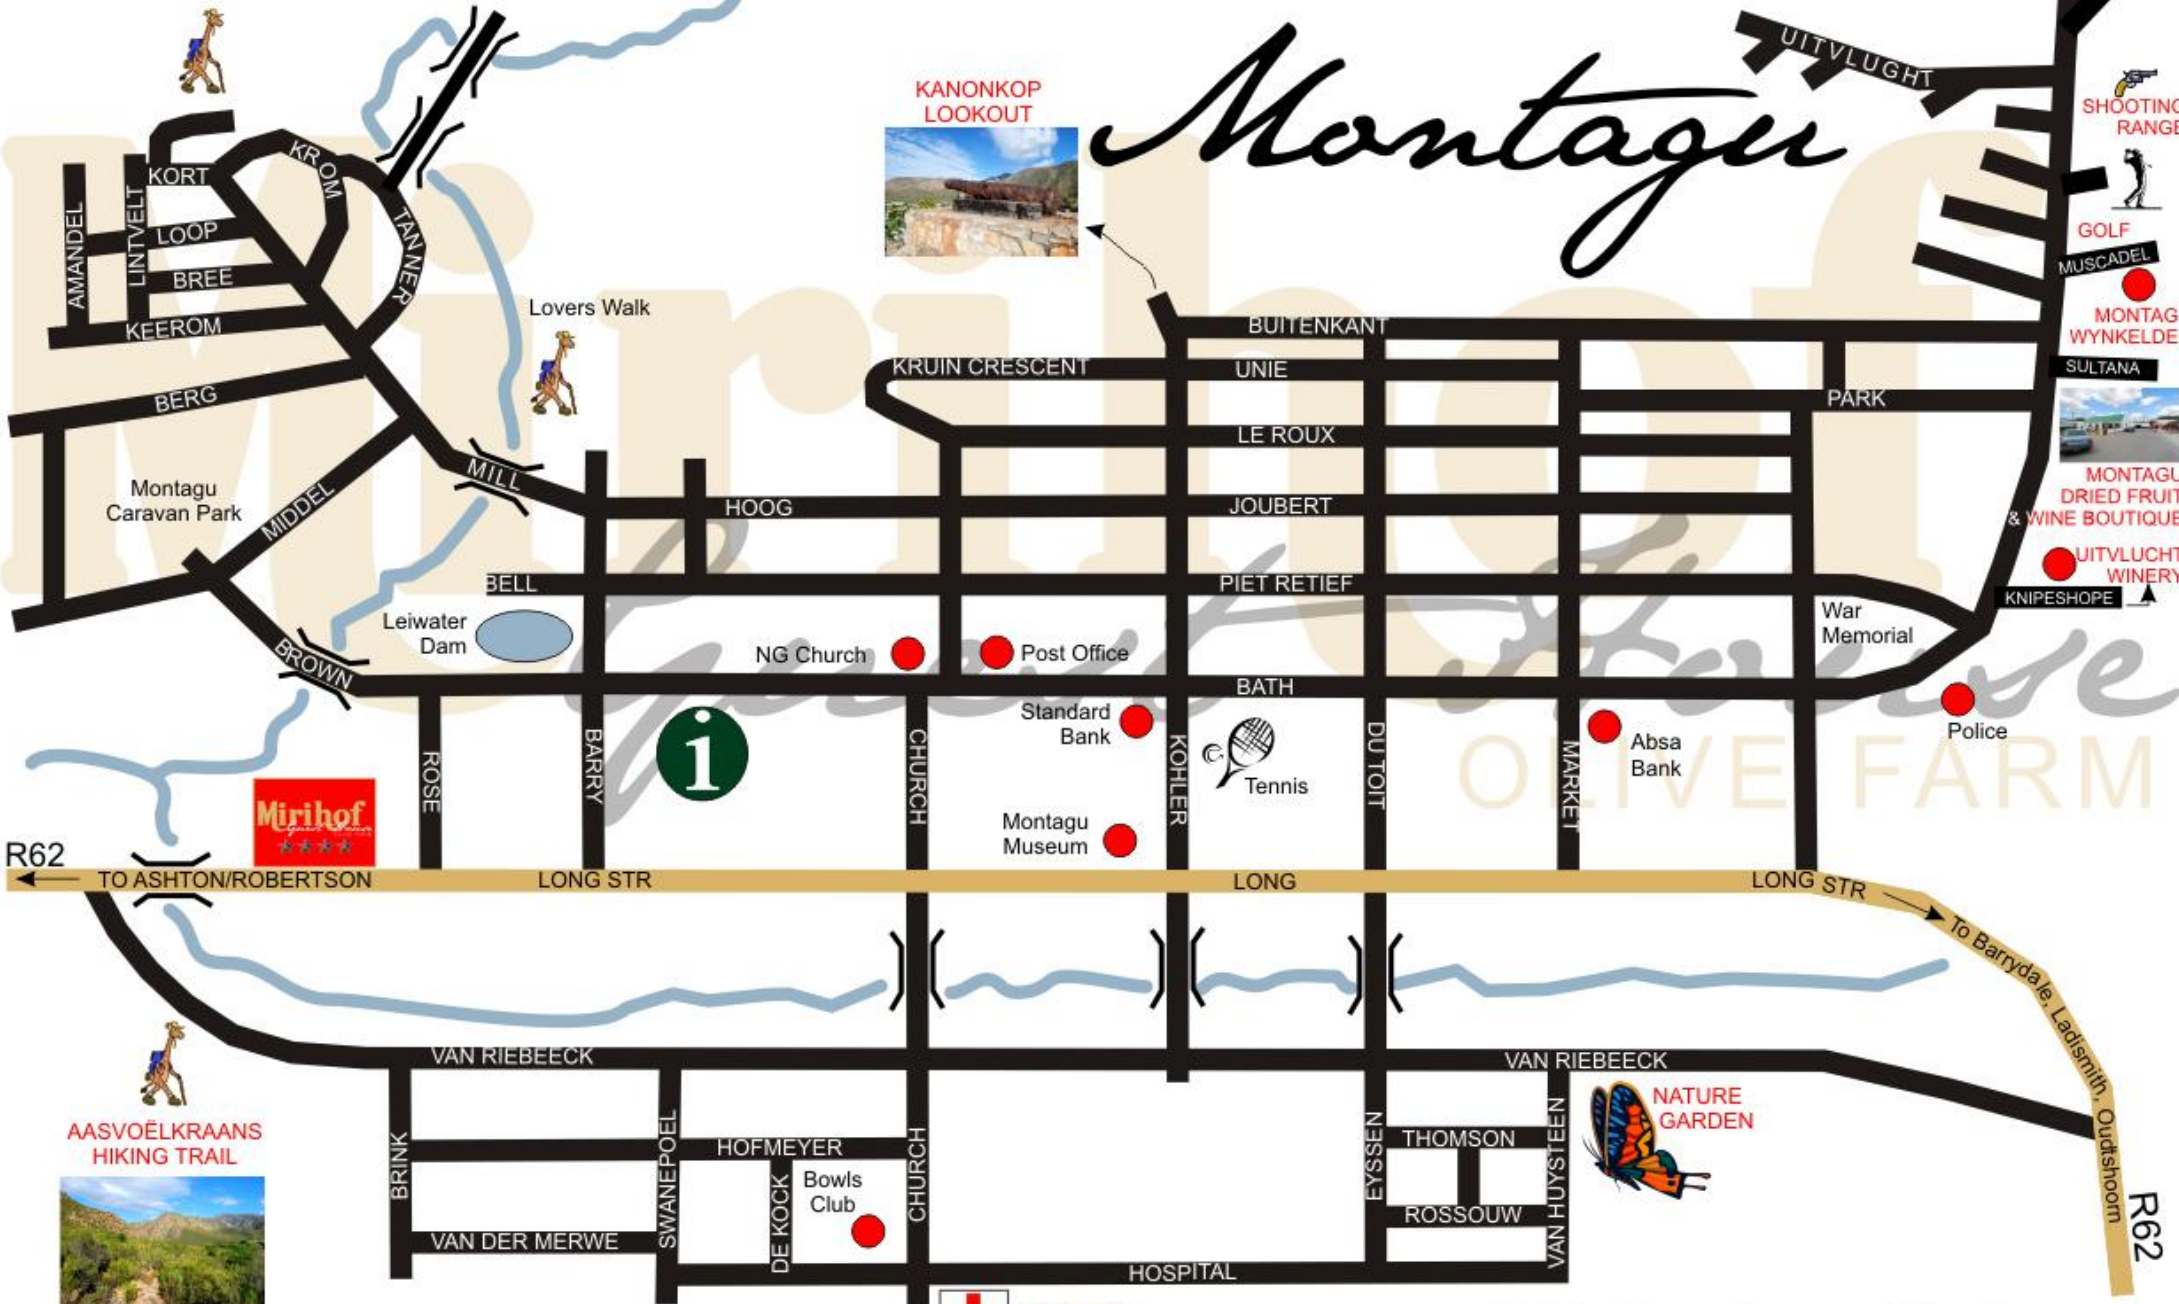

HIKING TRAILS
 BLOUPUNT 15.6 kms
 BADSKLOOF 2.2kms
 COGMANSKLOOF 12.1kms

TRACTOR TRIPS
 (30 kms)

Montagu Springs

KEISIE RIVER

KANONKOP LOOKOUT

Montagu

SHOOTING RANGE

GOLF

MUSCADEL

MONTAGU WYNKELDER

SULTANA

MONTAGU DRIED FRUIT & WINE BOUTIQUE

UITVLUCHT WINERY

KNIPESHOPE

War Memorial

Police

Absa Bank

Tennis

Standard Bank

Montagu Museum

i

LONG STR

LONG

LONG STR

To Barrydale, Ladismith, Oupshoorn

R62

HOSPITAL

NATURE GARDEN

AASVOËLKRAANS HIKING TRAIL